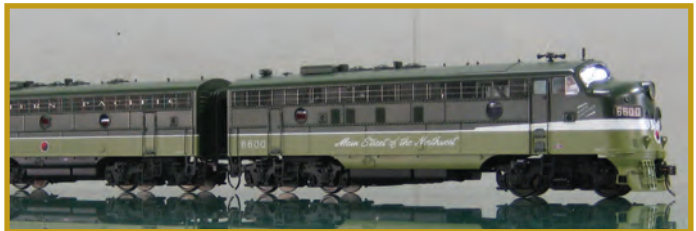

PRESENTING FP-7 DIESELS

High Quality, Super Detailed and Scale Accurate. ABS Body, Die Cast Trucks, Fixed Pilot, All Drivers Powered and Full Cab Interior Lighted, Horizontal CANON Motor Design (NO CHINA DRIVE), These fantastic models will perform smoothly and powerfully just like the prototype. 2 Rail: QSI "Titan" DCC/DC with 64 Channel Digital Sound.

3 Rail: ERR Cruise, TMCC, F Unit *NEW OEM* Railsounds, Sunset Smoke. Made to your reservations...

Shorter Dummy Couplers in Each 3R Box - Easily Converted to Kadee Scale Couplers

CP is Perfect for "The Canadian". SP "Black Widow", UP, C&O, ACL, WP, RI, Milwaukee, NP, Reading, Southern, PRR Tuscan or Single Stripe Green, the list goes on. Get your favorite Road, All A units Powered and Sold Separately.